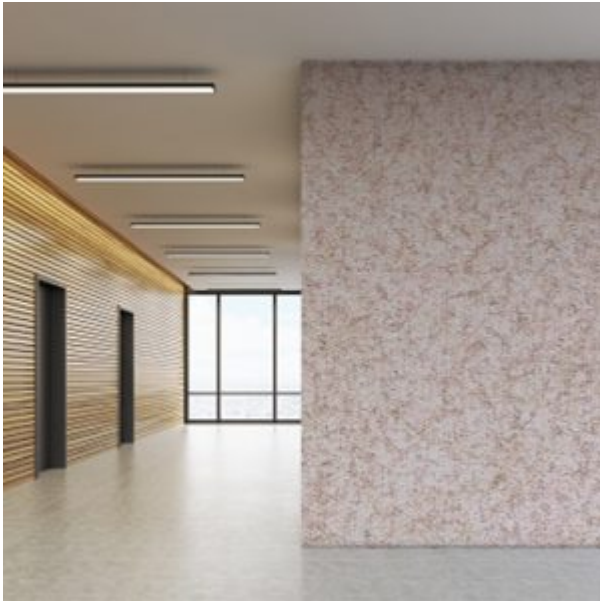

## [Wallcovering- Ivory Glazed](#)

### **Wallcovering- Ivory Glazed Specification:**

- Width: 52-54 inches
- Weight: 20oz. per Linear Yard
- Fabric Backed: Cotton Osnaburg
- ASTM E-84: Class A
- Repeat: 2.5 inch vertical & Horizontal
- Flame Spread: 25
- Smoke Developed: 25

### **Description:**

A print damask appearance, this ivory white wallcovering has a simple texture with a pink hue. It is easy to maintain, making it ideal for wall surfaces in corridors, offices, and hallways. Its graceful style has a matte appearance and is pleasing to the eye, designed for commercial interiors. This wallcovering is a washable product and is tested Class A CCC-408D and ASTM E-84 tunnel tested and fire rated for commercial use.